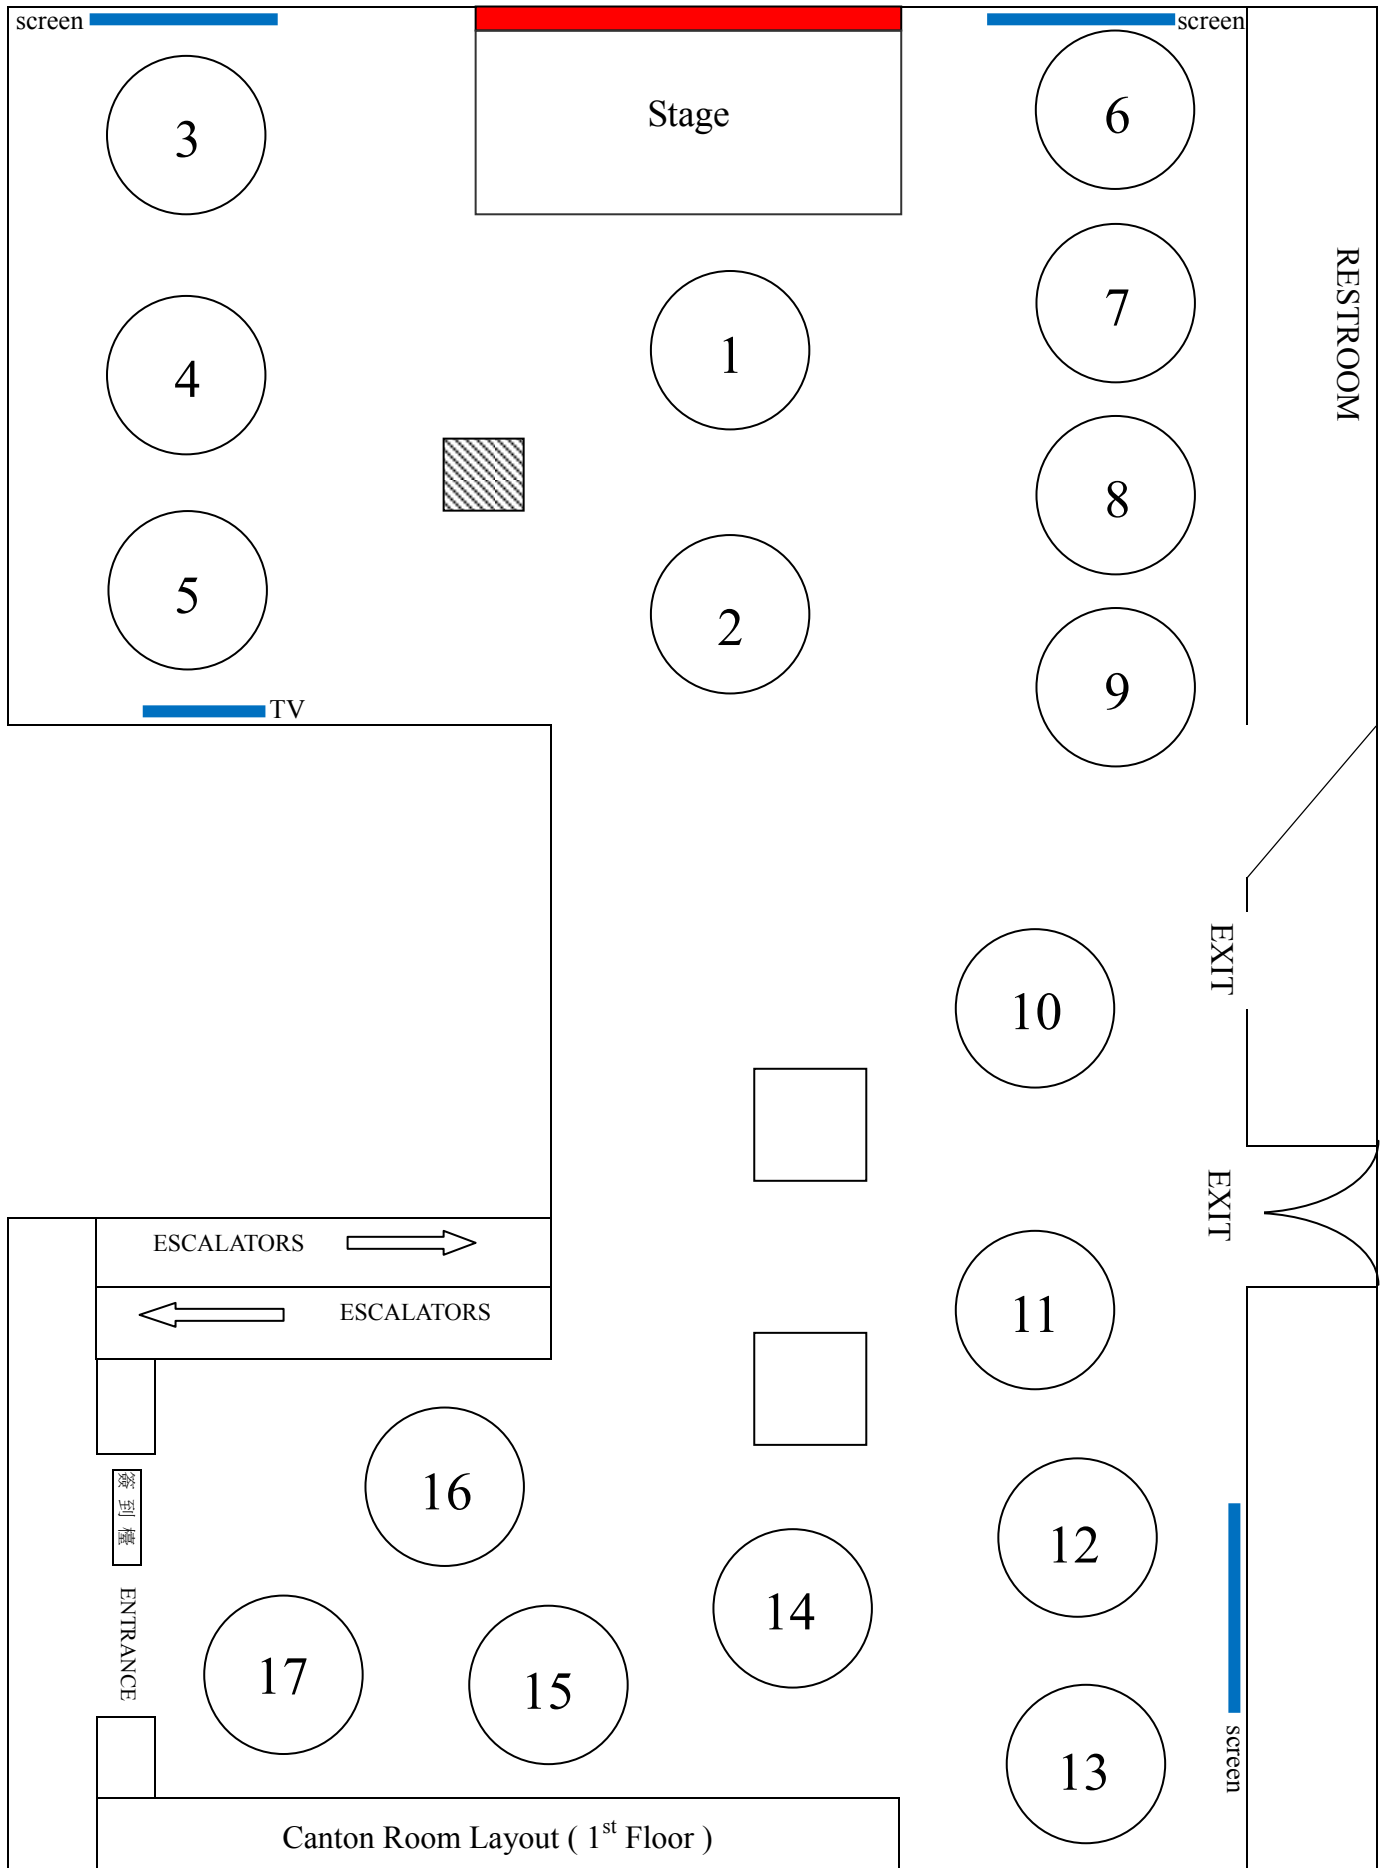

# 粵軒中菜廳 CANTON ROOM (17席)

**Floor Plan of Falcon Room**