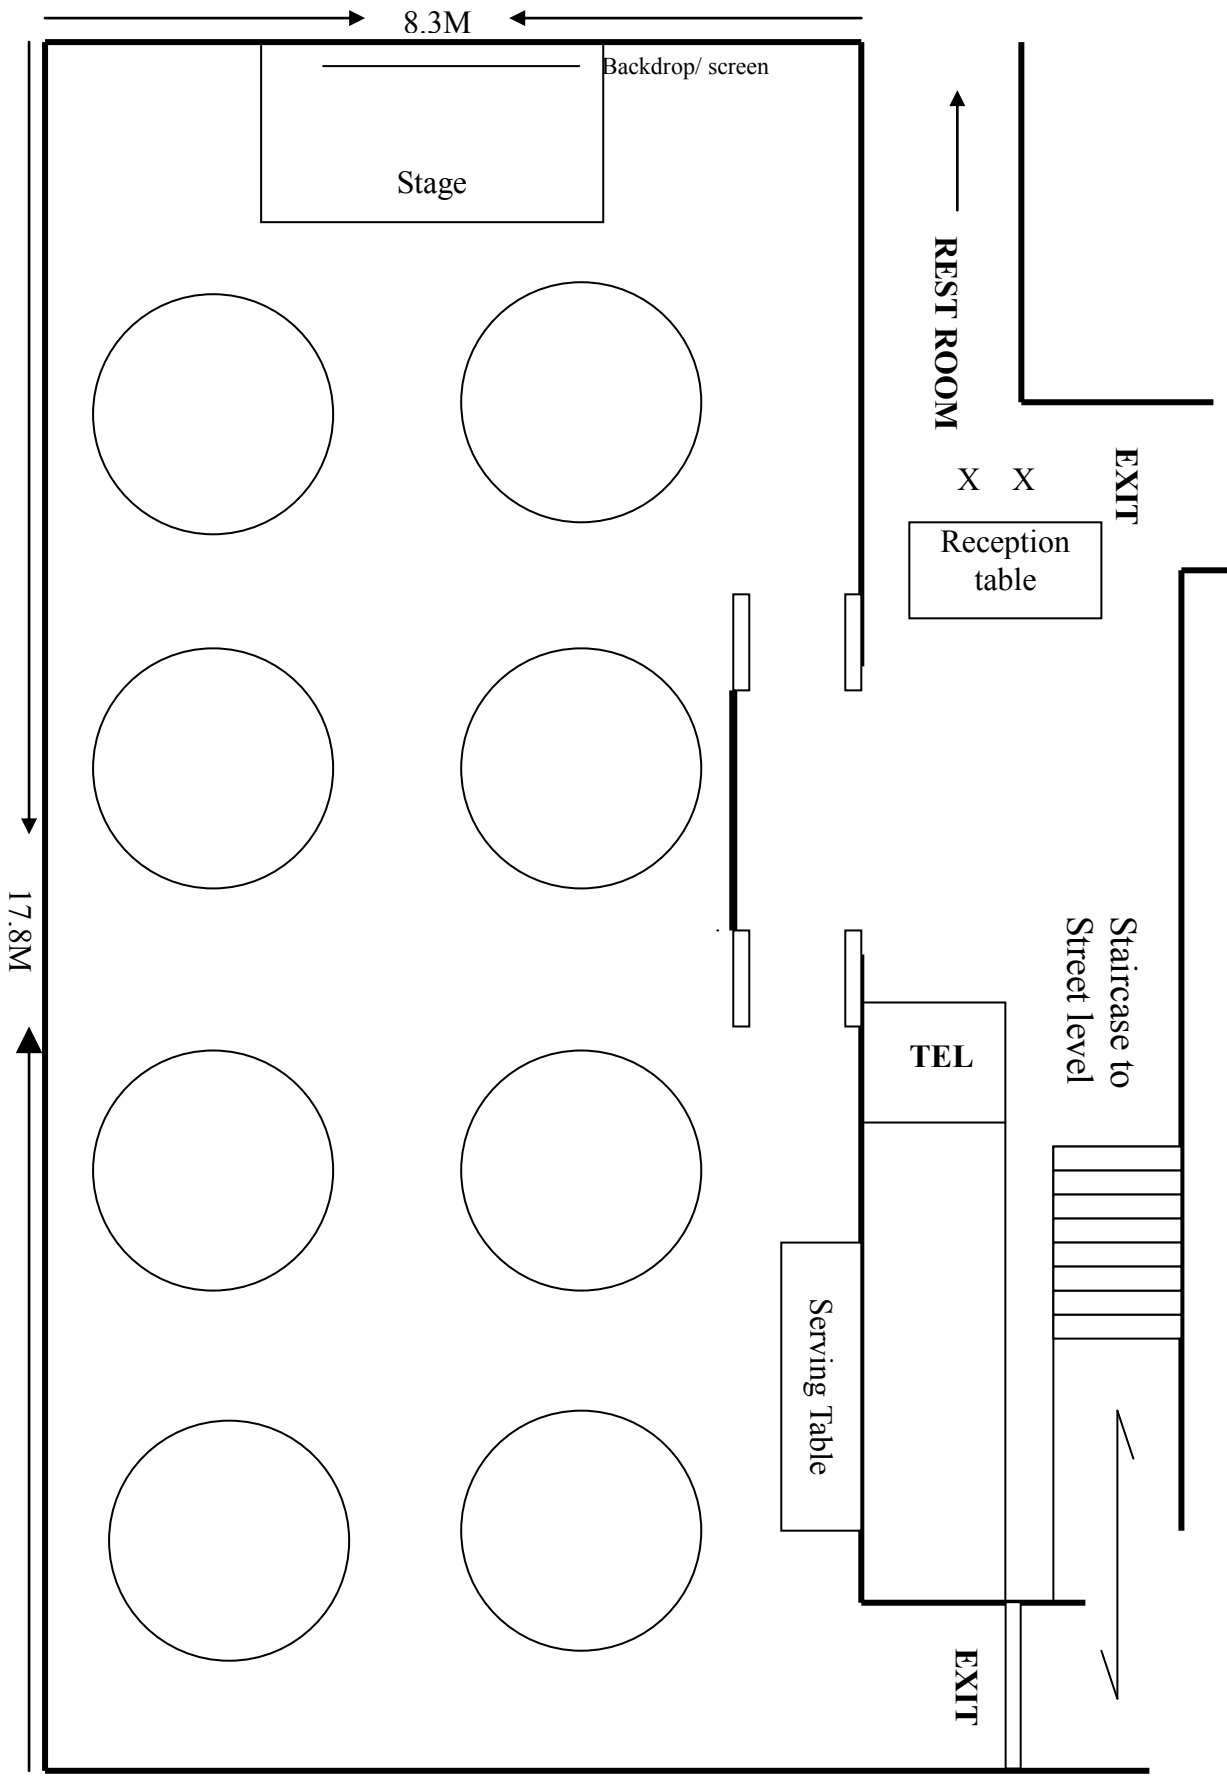

# 粵軒中菜廳 CANTON ROOM (17席)

**Floor Plan of Falcon Room**